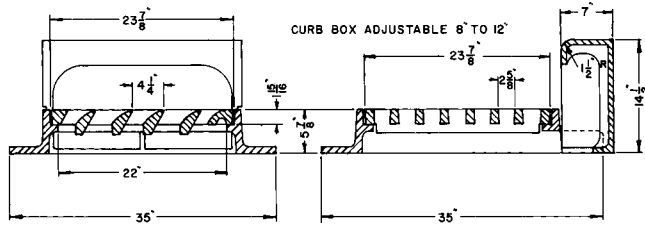

**R-3220-L**  
Combination Inlet Frame, Grate, Curb Box

Heavy Duty

CATALOG NUMBER	GRATE TYPE	SQ. FT. OPEN	WEIR PERIMETER LINEAL FEET
R-3220-L	L	1.5	6.0

COMBINATION INLETS  
3

**R-3222-1A**  
Catch Basin Frame, Grate

Heavy Duty

CATALOG NUMBER	GRATE TYPE	SQ. FT. OPEN	WEIR PERIMETER LINEAL FEET
R-3222-1A	L	1.0	7.6

**R-3222-1ALM**  
Catch Basin Frame, LiftMate Grate

Heavy Duty

CATALOG NUMBER	GRATE TYPE	SQ. FT. OPEN	WEIR PERIMETER LINEAL FEET
R-3222-1ALM	L	1.5	8.0

**R-3222-LA**  
Combination Inlet Frame, Grate, Curb Box

Heavy Duty

CATALOG NUMBER	GRATE TYPE	SQ. FT. OPEN	WEIR PERIMETER LINEAL FEET
R-3222-LA	L	1.0	5.6

Also available with Type C grate, order as **R-3222-C**.