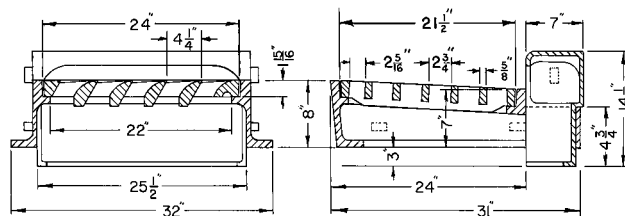

**R-3220-L**  
Combination Inlet Frame, Grate, Curb Box

Heavy Duty

CATALOG NUMBER	GRATE TYPE	SQ. FT. OPEN	WEIR PERIMETER LINEAL FEET
R-3220-L	L	1.5	6.0

COMBINATION INLETS  
3

**R-3222-1A**  
Catch Basin Frame, Grate

Heavy Duty

CATALOG NUMBER	GRATE TYPE	SQ. FT. OPEN	WEIR PERIMETER LINEAL FEET
R-3222-1A	L	1.0	7.6

**R-3222-1ALM**  
Catch Basin Frame, LiftMate Grate

Heavy Duty

CATALOG NUMBER	GRATE TYPE	SQ. FT. OPEN	WEIR PERIMETER LINEAL FEET
R-3222-1ALM	L	1.5	8.0

**R-3222-LA**  
Combination Inlet Frame, Grate, Curb Box

Heavy Duty

CATALOG NUMBER	GRATE TYPE	SQ. FT. OPEN	WEIR PERIMETER LINEAL FEET
R-3222-LA	L	1.0	5.6

Also available with Type C grate, order as **R-3222-C**.