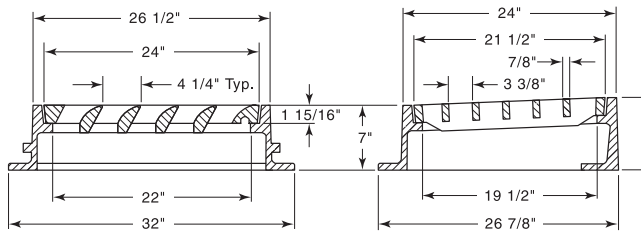

**R-3220-L**  
Combination Inlet Frame, Grate, Curb Box

Heavy Duty

CATALOG NUMBER	GRATE TYPE	SQ. FT. OPEN	WEIR PERIMETER LINEAL FEET
R-3220-L	L	1.5	6.0

COMBINATION INLETS  
3

**R-3222-1A**  
Catch Basin Frame, Grate

Heavy Duty

CATALOG NUMBER	GRATE TYPE	SQ. FT. OPEN	WEIR PERIMETER LINEAL FEET
R-3222-1A	L	1.0	7.6

**R-3222-1ALM**  
Catch Basin Frame, LiftMate Grate

Heavy Duty

CATALOG NUMBER	GRATE TYPE	SQ. FT. OPEN	WEIR PERIMETER LINEAL FEET
R-3222-1ALM	L	1.5	8.0

**R-3222-LA**  
Combination Inlet Frame, Grate, Curb Box

Heavy Duty

CATALOG NUMBER	GRATE TYPE	SQ. FT. OPEN	WEIR PERIMETER LINEAL FEET
R-3222-LA	L	1.0	5.6

Also available with Type C grate, order as **R-3222-C**.