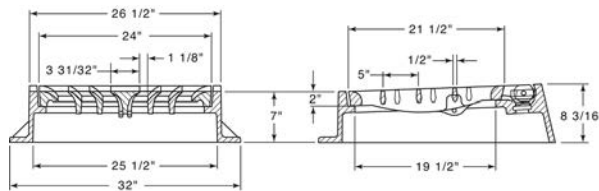

**R-3220-L**  
Combination Inlet Frame, Grate, Curb Box

Heavy Duty

CATALOG NUMBER	GRATE TYPE	SQ. FT. OPEN	WEIR PERIMETER LINEAL FEET
R-3220-L	L	1.5	6.0

COMBINATION INLETS  
3

**R-3222-1A**  
Catch Basin Frame, Grate

Heavy Duty

CATALOG NUMBER	GRATE TYPE	SQ. FT. OPEN	WEIR PERIMETER LINEAL FEET
R-3222-1A	L	1.0	7.6

**R-3222-1ALM**  
Catch Basin Frame, LiftMate Grate

Heavy Duty

CATALOG NUMBER	GRATE TYPE	SQ. FT. OPEN	WEIR PERIMETER LINEAL FEET
R-3222-1ALM	L	1.5	8.0

**R-3222-LA**  
Combination Inlet Frame, Grate, Curb Box

Heavy Duty

CATALOG NUMBER	GRATE TYPE	SQ. FT. OPEN	WEIR PERIMETER LINEAL FEET
R-3222-LA	L	1.0	5.6

Also available with Type C grate, order as **R-3222-C**.